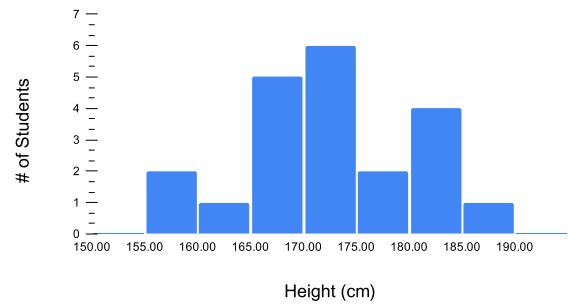

First Name	Wingspan (cm)	Height (cm)	Ratio	Difference
Ghaydaa	173	172	1.006	1
Anae	162	175	0.926	-13

Height of Students in BTT10

Quinn	165	173	0.954	-8
Gabriel	181	179	1.011	2

Average	173.143	175.5	1.009	1.5
Median	174	172	1.006	1
Mode	170	165	1.006	1

Ratio vs. Height (cm)

Ape Index

Ape Index