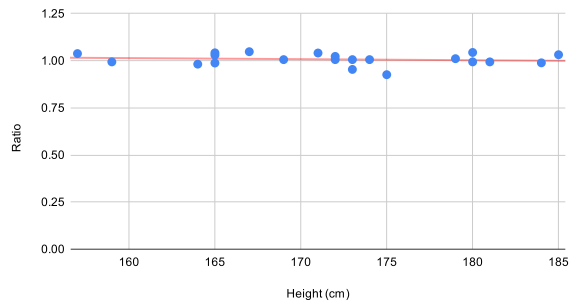

First Name	Wingspan (cm)	Height (cm)	Ratio	Difference
Ghaydaa	173	172	1.006	1
Anae	162	175	0.926	-13

Height of Students in BTT10

Quinn	165	173	0.954	-8
Gabriel	181	179	1.011	2

Average	173.143	175.5	1.009	1.5
Median	174	172	1.006	1
Mode	170	165	1.006	1

Ratio vs. Height (cm)

Ape Index

Ape Index