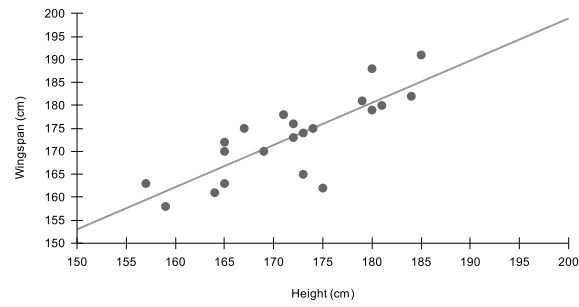

First Name	Wingspan (cm)	Height (cm)	Ratio	Difference
Ghaydaa	173	172	1.006	1
Anae	162	175	0.926	-13

Height of Students in BTT10

Quinn	165	173	0.954	-8
Gabriel	181	179	1.011	2

Average	173.143	175.5	1.009	1.5
Median	174	172	1.006	1
Mode	170	165	1.006	1

Ratio vs. Height (cm)

Ape Index

Ape Index